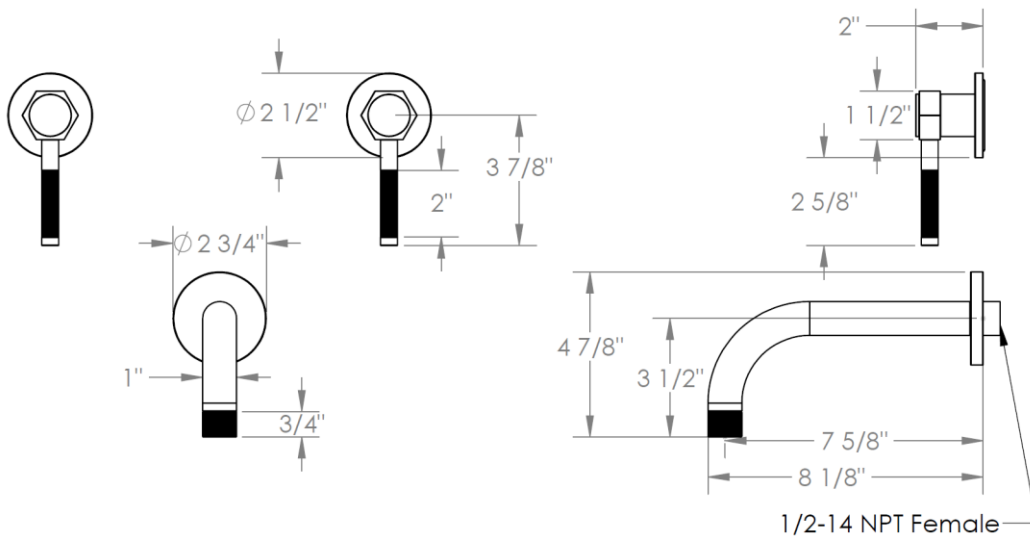

111-5-SP4
2 Valve Tub Set

Meets the applicable requirements of ASME A112.18.1-2005/CSA B125.1-05, entitled "Plumbing Supply Fittings"

WATERMARK DESIGNS 8/10/2015

350 Dewitt Ave Brooklyn NY 11207 USA T 718 257 2800 F 718 257 2144 info@watermark-designs.com